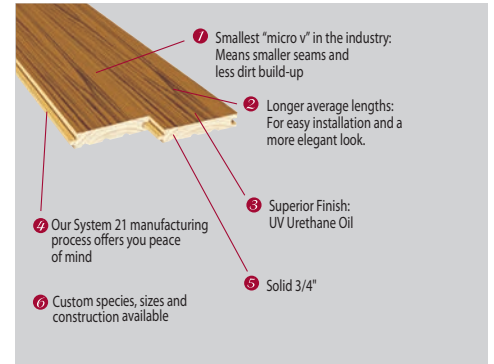

Product Grade & Width:

Ash - Pioneered® Select-V 2 1/4" , 3 1/4" , 4 1/4"
Red Oak - Pioneered® Select-V 3 1/4"*
Pioneered® Heritage 3 1/4"*
White Oak - Northern Solid Sawm™ Select-V 3 1/4"
Northern Solid Sawm™ Character 5"
Solid Sawn® Character 7"
Solid Sawn® Rift & Qtr. Sawn Select-V 5" , 7"
Herringbone - Northern Solid Sawm™ :
Select-V 3 1/4" x 14.68" , Character 5" x 30"

Product Lengths:

Pioneered® Solid Select-V: 12"-79" average 32"
Pioneered® Solid Heritage: 10"-79" average 30"
Northern Solid Sawm™ Structured: Select-V 15" - 70" average 37"
Northern Solid Sawm™ Structured: Character 20"-83" average 42"
Solid Sawn® Structured: Rift&Qtr. Select-V 14"-78" average 38"
Solid Sawn® Structured: Character 18" - 8" average 44"

Product Gloss:

UV Urethane Oil

Product Construction:

Tongue & Groove, microbevel on 4 sides

Installation Method:

Pioneered® Solid - Nail
Northern Solid Sawm™ & Solid Sawn® - Nail, Glue or Float
Herringbone Northern Solid Sawm™: Glue

Structural Warranty:

Lifetime

Lifetime Stability Warranty:

Relative humidity must be maintained between
40% - 50% for Pioneered® Solid
25% - 70% for Northern Solid Sawm™ and Solid Sawn®

Residential Warranty:

10-Year Wear Warranty

Commercial Warranty:

1-Year Wear Warranty

Care & Maintenance:

See Vintage UV Oil Care & Maintenance instructions

Pioneered® Solid