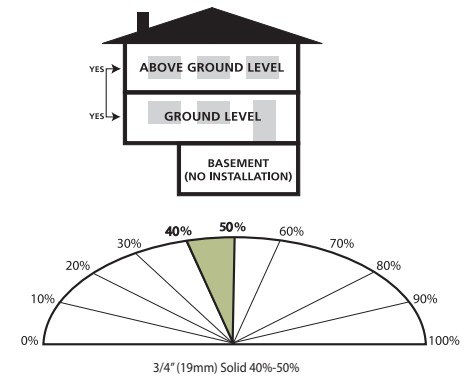

Product Grade & Width:

Ash - Pioneered® Select-V 2 1/4" , 3 1/4" , 4 1/4"
Red Oak - Pioneered® Select-V 3 1/4"*
Pioneered® Heritage 3 1/4"*
White Oak - Northern Solid Sawm™ Select-V 3 1/4"
Northern Solid Sawm™ Character 5"
Solid Sawn® Character 7"
Solid Sawn® Rift & Qtr. Sawn Select-V 5" , 7"
Herringbone - Northern Solid Sawm™ :
Select-V 3 1/4" x 14.68" , Character 5" x 30"

Product Lengths:

Pioneered® Solid Select-V: 12"-79" average 32"
Pioneered® Solid Heritage: 10"-79" average 30"
Northern Solid Sawm™ Structured: Select-V 15" - 70" average 37"
Northern Solid Sawm™ Structured: Character 20"-83" average 42"
Solid Sawn® Structured: Rift&Qtr. Select-V 14"-78" average 38"
Solid Sawn® Structured: Character 18" - 8" average 44"

Product Gloss:

UV Urethane Oil

Product Construction:

Tongue & Groove, microbevel on 4 sides

Installation Method:

Pioneered® Solid - Nail
Northern Solid Sawm™ & Solid Sawn® - Nail, Glue or Float
Herringbone Northern Solid Sawm™: Glue

Structural Warranty:

Lifetime

Lifetime Stability Warranty:

Relative humidity must be maintained between
40% - 50% for Pioneered® Solid
25% - 70% for Northern Solid Sawm™ and Solid Sawn®

Residential Warranty:

10-Year Wear Warranty

Commercial Warranty:

1-Year Wear Warranty

Care & Maintenance:

See Vintage UV Oil Care & Maintenance instructions

Pioneered® Solid