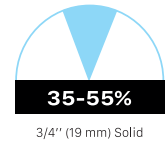

Relative Humidity Chart