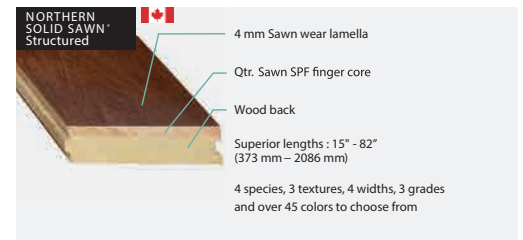

SCULPTED SPECIFICATIONS

Product Type: 3/4" (19 mm) Pioneered® Solid
3/4" (19mm) Northern Solid Sawn® Structured

Product Texture: Sculpted

Product Species & Colors: Maple: Sahara, Berkley, Pegasus, Nebula, Rembrandt, Nova
Red Oak: Harbor, Highland, Hillside, Pewter, Ridgeline, Sand Dune, Dover
White Oak: Athena, Apollo, Bauhaus, Buckingham, Baroque, Nautilus, Gotham
Walnut: Natural, Medieval

Product Grades & Width: Maple: Northern Solid Sawn® Character 4 3/8", 6 1/2"
Red Oak: Pioneered® Character 4 1/4"
Northern Solid Sawn® Character 4 3/8", 6 1/2"
White Oak: Northern Solid Sawn® Character 4 3/8", 6 1/2"
Walnut: Northern Solid Sawn® Character 4 3/8", 6 1/2"

Product Lengths: Northern Solid Sawn®: 20" - 82" Average 42"
(511 mm- 2086 mm Average 1067 mm)
Pioneered® Solid: 12" - 79" (305 mm - 2007 mm)

Product Gloss: UVF

Product Construction : Bevelled Edge on 4 sides

Installation Method: Pioneered®: Nail
Northern Solid Sawn®: Nail, Glue or Float

Radiant Heat: Pioneered®: Not Approved on Radiant Heat.
Northern Solid Sawn®: Approved on Radiant Heat.

Structural Warranty: Lifetime

Lifetime Stability Warranty: Pioneered® Relative Humidity must be maintained between 35-55%
Northern Solid Sawn® Relative humidity must be maintained between 25-70%

Residential Warranty: 25-Year Wear Warranty for UVF

Commercial Warranty: 3- Year Limited Warranty for UVF

Relative Humidity Chart

Relative Humidity Chart

Consult Vintage's radiant heat compliance information available at www.vintageflooring.com

* Refer to availability chart for details.