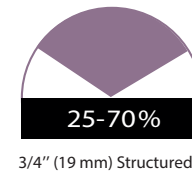

Relative Humidity Chart

Consult Vintage's radiant heat compliance information available at www.vintageflooring.com

* Refer to availability chart for details.