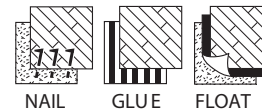

Relative Humidity Chart

Consult Vintage's radiant heat compliance information available at www.vintageflooring.com

* Refer to availability chart for details.