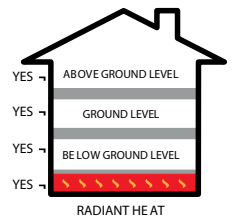

Relative Humidity Chart

Consult Vintage's radiant heat compliance information available at www.vintageflooring.com

* Refer to availability chart for details.