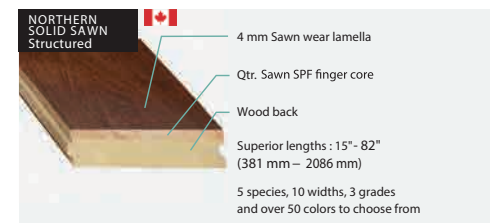

*Herringbone: These species and colors are available in Herringbone. Refer to the Herringbone specification sheet for more information.

SMOOTH SPECIFICATIONS

Product Type:	3/4" (19 mm) Pioneered® Solid 3/4" (19mm) Northern Solid Sawn® Structured 3/4 (19mm) Solid Sawn® Structured
Product Species:	Maple, Red Oak, Hickory, White Oak, Black Walnut
Product Grades & Width:	Maple - Pioneered® Select-V 2 1/4", 3 1/4", 4 1/4" Northern Solid Sawn® Select-V 3 1/4", 4 3/8" Northern Solid Sawn® Character 5" and 6 1/2" Red Oak - Pioneered® Estate 3 1/4", 4 1/4" and Select-V 2 1/4", 3 1/4", 4 1/4" Northern Solid Sawn® Estate and Select-V 3 1/4", 4 3/8" Northern Solid Sawn® Character 5", 6 1/2", 7 3/4" Northern Solid Sawn® Herringbone 3 1/4" x 14.68" & 5" X 30" Hickory - Pioneered® Select-V 2 1/4", 3 1/4", 4 1/4" Northern Solid Sawn® Character 5", 6 1/2" White Oak - Northern Solid Sawn® Select-V 3 1/4", 4 3/8" Northern Solid Sawn® Character 5", 6 1/2", 7 3/4" Solid Sawn® Character 7", 8"* Northern Solid Sawn® Herringbone 3 1/4" x 14.68", 5" x 30" Walnut: Northern Solid Sawn® Character 5", 6 1/2"
Product Lengths:	Depends on products, species and grades, refer to species and grade sell sheet.
Gloss:	Depends on products, species and grade *
Installation Method:	Refer to product specifications sell sheets
Radiant Heat:	Maple, Red Oak, White Oak and Black Walnut - Northern Solid Sawn®, Solid Sawn®, see radiant heat warranty.
Structural Warranty:	Lifetime
Lifetime Stability Warranty:	Pioneered® Relative Humidity must be maintained between 35 – 55% Northern Solid Sawn® Relative humidity must be maintained between 25-80% for nailed and glued down installation. For floated installation RH must be maintained between 30- 60% Solid Sawn® Relative humidity must be maintained between 25% – 80% for nailed and glued down installation. For floated installation RH must be maintained between 30- 60%
Residential Warranty:	25-Year Wear Warranty for Pearl and UVF 10-Year for UV Urethane Oil
Commercial Warranty:	3-Year Limited Warranty for Pearl 1-Year Limited Warranty for UV Urethane Oil