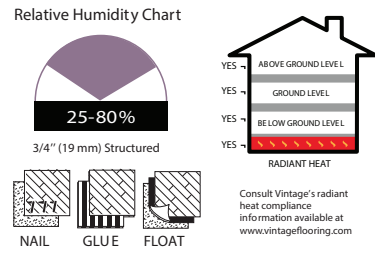

*Herringbone: These species and colors are available in Herringbone. Refer to the Herringbone specification sheet for more information.

SMOOTH SPECIFICATIONS

Product Type:	3/4" (19 mm) Pioneered® Solid 3/4" (19mm) Northern Solid Sawn® Structured 3/4 (19mm) Solid Sawn® Structured
Product Species:	Maple, Red Oak, Hickory, White Oak, Black Walnut
Product Grades & Width:	Maple - Pioneered® Select-V 2 1/4", 3 1/4", 4 1/4" Northern Solid Sawn® Select-V 3 1/4", 4 3/8" Northern Solid Sawn® Character 5" and 6 1/2" Red Oak - Pioneered® Estate 3 1/4", 4 1/4" and Select-V 2 1/4", 3 1/4", 4 1/4" Northern Solid Sawn® Estate and Select-V 3 1/4", 4 3/8" Northern Solid Sawn® Character 5", 6 1/2", 7 3/4" Northern Solid Sawn® Herringbone 3 1/4" x 14.68" & 5" X 30" Hickory - Pioneered® Select-V 2 1/4", 3 1/4", 4 1/4" Northern Solid Sawn® Character 5", 6 1/2" White Oak - Northern Solid Sawn® Select-V 3 1/4", 4 3/8" Northern Solid Sawn® Character 5", 6 1/2", 7 3/4" Solid Sawn® Character 7", 8"* Northern Solid Sawn® Herringbone 3 1/4" x 14.68", 5" x 30" Walnut: Northern Solid Sawn® Character 5", 6 1/2"
Product Lengths:	Depends on products, species and grades, refer to species and grade sell sheet.
Gloss:	Depends on products, species and grade *
Installation Method:	Refer to product specifications sell sheets
Radiant Heat:	Maple, Red Oak, White Oak and Black Walnut - Northern Solid Sawn®, Solid Sawn®, see radiant heat warranty.
Structural Warranty:	Lifetime
Lifetime Stability Warranty:	Pioneered® Relative Humidity must be maintained between 35 – 55% Northern Solid Sawn® Relative humidity must be maintained between 25-80% for nailed and glued down installation. For floated installation RH must be maintained between 30- 60% Solid Sawn® Relative humidity must be maintained between 25% – 80% for nailed and glued down installation. For floated installation RH must be maintained between 30- 60%
Residential Warranty:	25-Year Wear Warranty for Pearl and UVF 10-Year for UV Urethane Oil
Commercial Warranty:	3-Year Limited Warranty for Pearl 1-Year Limited Warranty for UV Urethane Oil