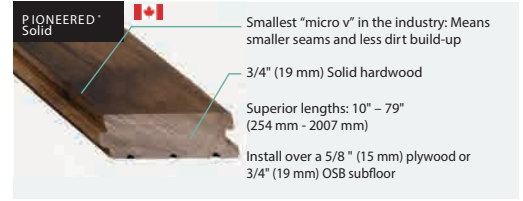

*Herringbone: These species and colors are available in Herringbone. Refer to the Herringbone specification sheet for more information.

SMOOTH SPECIFICATIONS

Product Type:	3/4" (19 mm) Pioneered® Solid 3/4" (19mm) Northern Solid Sawn® Structured 3/4 (19mm) Solid Sawn® Structured
Product Species:	Maple, Red Oak, Hickory, White Oak, Black Walnut
Product Grades & Width:	Maple - Pioneered® Select-V 2 1/4", 3 1/4", 4 1/4" Northern Solid Sawn® Select-V 3 1/4", 4 3/8" Northern Solid Sawn® Character 5" and 6 1/2" Red Oak - Pioneered® Estate 3 1/4", 4 1/4" and Select-V 2 1/4", 3 1/4", 4 1/4" Northern Solid Sawn® Estate and Select-V 3 1/4", 4 3/8" Northern Solid Sawn® Character 5", 6 1/2", 7 3/4" Northern Solid Sawn® Herringbone 3 1/4" x 14.68" & 5" X 30" Hickory - Pioneered® Select-V 2 1/4", 3 1/4", 4 1/4" Northern Solid Sawn® Character 5", 6 1/2" White Oak - Northern Solid Sawn® Select-V 3 1/4", 4 3/8" Northern Solid Sawn® Character 5", 6 1/2", 7 3/4" Solid Sawn® Character 7", 8"* Northern Solid Sawn® Herringbone 3 1/4" x 14.68", 5" x 30" Walnut: Northern Solid Sawn® Character 5", 6 1/2"
Product Lengths:	Depends on products, species and grades, refer to species and grade sell sheet.
Gloss:	Depends on products, species and grade *
Installation Method:	Refer to product specifications sell sheets
Radiant Heat:	Maple, Red Oak, White Oak and Black Walnut - Northern Solid Sawn®, Solid Sawn®, see radiant heat warranty.
Structural Warranty:	Lifetime
Lifetime Stability Warranty:	Pioneered® Relative Humidity must be maintained between 35 – 55% Northern Solid Sawn® Relative humidity must be maintained between 25-80% for nailed and glued down installation. For floated installation RH must be maintained between 30- 60% Solid Sawn® Relative humidity must be maintained between 25% – 80% for nailed and glued down installation. For floated installation RH must be maintained between 30- 60%
Residential Warranty:	25-Year Wear Warranty for Pearl and UVF 10-Year for UV Urethane Oil
Commercial Warranty:	3-Year Limited Warranty for Pearl 1-Year Limited Warranty for UV Urethane Oil