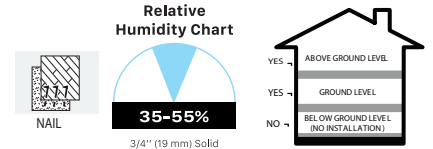

*Herringbone: These species and colors are available in Herringbone. Refer to the Herringbone specification sheet for more information.

SMOOTH SPECIFICATIONS

Product Type:	3/4" (19 mm) Pioneered® Solid 3/4" (19mm) Northern Solid Sawn® Structured 3/4 (19mm) Solid Sawn® Structured
Product Species:	Maple, Red Oak, Hickory, White Oak, Black Walnut
Product Grades & Width:	Maple - Pioneered® Select-V 2 1/4", 3 1/4", 4 1/4" Northern Solid Sawn® Select-V 3 1/4", 4 3/8" Northern Solid Sawn® Character 5" and 6 1/2" Red Oak - Pioneered® Estate 3 1/4", 4 1/4" and Select-V 2 1/4", 3 1/4", 4 1/4" Northern Solid Sawn® Estate and Select-V 3 1/4", 4 3/8" Northern Solid Sawn® Character 5", 6 1/2", 7 3/4" Northern Solid Sawn® Herringbone 3 1/4" x 14.68" & 5" X 30" Hickory - Pioneered® Select-V 2 1/4", 3 1/4", 4 1/4" Northern Solid Sawn® Character 5", 6 1/2" White Oak - Northern Solid Sawn® Select-V 3 1/4", 4 3/8" Northern Solid Sawn® Character 5", 6 1/2", 7 3/4" Solid Sawn® Character 7", 8"* Northern Solid Sawn® Herringbone 3 1/4" x 14.68", 5" x 30" Walnut: Northern Solid Sawn® Character 5", 6 1/2"
Product Lengths:	Depends on products, species and grades, refer to species and grade sell sheet.
Gloss:	Depends on products, species and grade *
Installation Method:	Refer to product specifications sell sheets
Radiant Heat:	Maple, Red Oak, White Oak and Black Walnut - Northern Solid Sawn®, Solid Sawn®, see radiant heat warranty.
Structural Warranty:	Lifetime
Lifetime Stability Warranty:	Pioneered® Relative Humidity must be maintained between 35 – 55% Northern Solid Sawn® Relative humidity must be maintained between 25-80% for nailed and glued down installation. For floated installation RH must be maintained between 30- 60% Solid Sawn® Relative humidity must be maintained between 25% – 80% for nailed and glued down installation. For floated installation RH must be maintained between 30- 60%
Residential Warranty:	25-Year Wear Warranty for Pearl and UVF 10-Year for UV Urethane Oil
Commercial Warranty:	3-Year Limited Warranty for Pearl 1-Year Limited Warranty for UV Urethane Oil