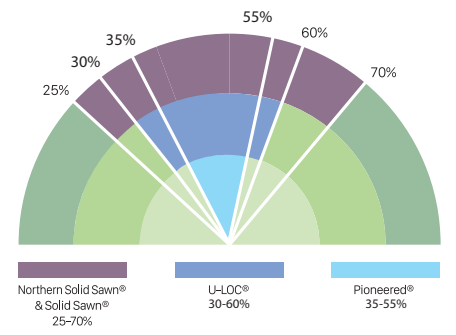

RELATIVE HUMIDITY STABILITY CHART

Etched						
Pioneered® Solid			Northern Solid Sawn			
Estate		Estate				
3 1/4"	4 1/4"	3 1/4"	4 3/8"	5"		
UV Urethane Oil						
MAPLE	Maldives	64222	64233	64584	64589	64902
	Borneo	64219	64230	64581	64586	64905
	Berkley	69659	69660	69661	69662	69663
	Slate	69664	69665	69666	69668	69669
	Tahiti	64224	64235	64572	64573	64903

1. Collections by Texture
2. Smooth Collection
   - Wire Brushed Collection
   - Hand Scraped Collection
   - Etched Collection
   - Sculpted Collection
3. Gloss Levels
4. Semi gloss
   - Pearl (low gloss)
   - UV Urethane Oil (ultra matte)
   - UVF