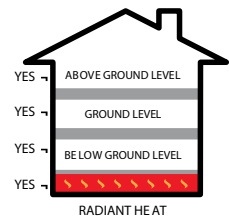

8" Long Length Vintage's state of the art Solid Sawn Hardwood is now available in a brand new 8" width, and is also offered in luxuriously long lengths ranging from 24" to 114" (which falls just under 10'). This product will be available in all of Vintage's standard Smooth and Wire Brushed colors. With the proper relative humidity maintained (between 25-70%), this new length is guaranteed to not cup, crown or produce any gaps.

White Oak Athena

**SMOOTH
WHITE OAK**

**WIRE BRUSHED
WHITE OAK**

***UP TO 9'6" LONG**

SOLID SAWN® SPECIFICATIONS

Product Type:	Solid Sawn® Structured
Product Textures and Colors:	Smooth: Natural, Nautilus, Oracle, Athena, Apollo, Gotham, Buckingham, Baroque, Bauhaus Wire Brushed: Atlantis, Pharaoh, Orion, Zeus, Gotham, Baroque, Nautilus
Product Width:	White Oak: 8" Long length
Product Lengths:	White Oak Character 8" : 24" – 114" Average 58" (610 mm - 2896 mm Average 1473 mm)
Product Gloss:	Pearl & UVF is standard on some Smooth colors UVF is standard on Wire Brushed Refer to Availability chart.
Product Grade:	Character – Naturally occurring characteristics, sound knots and checking
Product Construction:	3/4" (19 mm) 3 Layer Structured
Face Lamella:	4mm Solid Species
Core Layer:	10mm Solid Finger Core – Similar or alike species
Back Layer:	5mm Solid Finger Core – Similar or alike species
Installation Method:	Nail onto plywood, Glue or Float on concrete on, at or below grade
Radiant Heat:	Approved over radiant heat
Structural Warranty:	Lifetime
Lifetime Stability Warranty:	Relative humidity must be maintained between 25% – 80% Floated installation RH warranty is 30 - 60%
Residential Warranty:	35-Year Wear Warranty
Commercial Warranty:	3-Year limited Wear Warranty