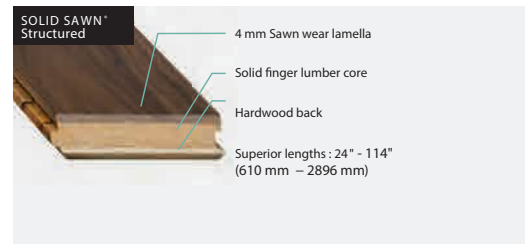

8" Long Length Vintage's state of the art Solid Sawn Hardwood is now available in a brand new 8" width, and is also offered in luxuriously long lengths ranging from 24" to 114" (which falls just under 10'). This product will be available in all of Vintage's standard Smooth and Wire Brushed colors. With the proper relative humidity maintained (between 25-70%), this new length is guaranteed to not cup, crown or produce any gaps.

White Oak Athena

**SMOOTH
WHITE OAK**

**WIRE BRUSHED
WHITE OAK**

***UP TO 9'6" LONG**

SOLID SAWN® SPECIFICATIONS

Product Type:	Solid Sawn® Structured
Product Textures and Colors:	Smooth: Natural, Nautilus, Oracle, Athena, Apollo, Gotham, Buckingham, Baroque, Bauhaus Wire Brushed: Atlantis, Pharaoh, Orion, Zeus, Gotham, Baroque, Nautilus
Product Width:	White Oak: 8" Long length
Product Lengths:	White Oak Character 8" : 24" – 114" Average 58" (610 mm - 2896 mm Average 1473 mm)
Product Gloss:	Pearl & UVF is standard on some Smooth colors UVF is standard on Wire Brushed Refer to Availability chart.
Product Grade:	Character – Naturally occurring characteristics, sound knots and checking
Product Construction:	3/4" (19 mm) 3 Layer Structured
Face Lamella:	4mm Solid Species
Core Layer:	10mm Solid Finger Core – Similar or alike species
Back Layer:	5mm Solid Finger Core – Similar or alike species
Installation Method:	Nail onto plywood, Glue or Float on concrete on, at or below grade
Radiant Heat:	Approved over radiant heat
Structural Warranty:	Lifetime
Lifetime Stability Warranty:	Relative humidity must be maintained between 25% – 80% Floated installation RH warranty is 30 - 60%
Residential Warranty:	35-Year Wear Warranty
Commercial Warranty:	3-Year limited Wear Warranty