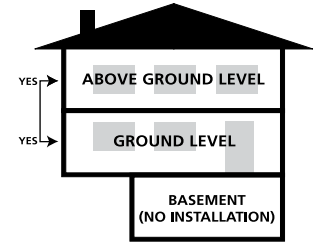

PIONEERED® SPECIFICATIONS

Product Type: 3/4" (19 mm) Pioneerred® Solid Hardwood

Product Species: Ash, Maple, Hickory, Red Oak

Product Width: Ash: 2 1/4", 3 1/4", 4 1/4"
Maple: 2 1/4", 3 1/4", 4 1/4"
Hickory: 2 1/4", 3 1/4", 4 1/4"
Red Oak: 2 1/4", 3 1/4", 4 1/4"

Product Lengths: Estate: 12" – 79" Average 38"*
Select-V: 12" – 79" Average 32"*
Heritage: 10" – 84" Average 30"*
* Lengths and average length may vary by width.

Product Gloss: Smooth: Semi gloss or Pearl available. Pearl will become the standard in 2017. UV Oil available by special order. UV urethane oil is standard on Etched & Wire Brushed.

Product Grade: Estate – Best grade available
Select-V – Color variation and naturally occurring characteristics
Heritage – Color variation with unlimited knots

Product Construction: Microbevel on 4 sides

Installation Method: Install only on plywood that is on ground level or above, Nail down

Structural Warranty: Lifetime

Lifetime Stability Warranty: Relative Humidity must be maintained between 40 – 50%

Residential Warranty: 25-year Wear Warranty – Pearl and Semi-gloss
10-year – UV Urethane Oil

Commercial Warranty: 3-Year Limited Warranty – Pearl and Semi-gloss
1-Year Limited Warranty – UV Urethane Oil

Nail

- Made from 100% solid hardwood, dried to 6-9% moisture content.
- Install over a 5/8" plywood, 5/8" T-G wood or 23/32" OSB subfloor