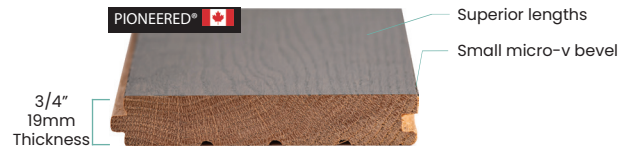

**Product Lengths:**

Select-V: 12" - 79" Average 32" (305 mm - 2007 mm Ave 813 mm)  
Depending on width  
Character: 12" - 79" Average 32" (305 mm - 2007 mm Ave 813 mm)

**Product Grade & Width:**

Hickory: Character 2 1/4", 3 1/4", 4 1/4"  
Maple: Select-V 2 1/4", 3 1/4", 4 1/4"  
Oak: Character 4 1/4"  
Red Oak: Select-V 2 1/4", 3 1/4", 4 1/4"  
Character 4 1/4"

**Sanding:**

Can be professionally sanded 3-4 times

**Radiant Heat:**

Not approved over Radiant heat

**Installation Method:**

Plank: Nail down on plywood at or above ground level

**Subfloor:**

Plywood

Relative Humidity Chart

Installation methods

**Select-V:** Color variation and naturally occurring characteristics, 1/4" sound filled knots, some voids are allowed. Splits, checks and knots on bevel are not part of this grade.