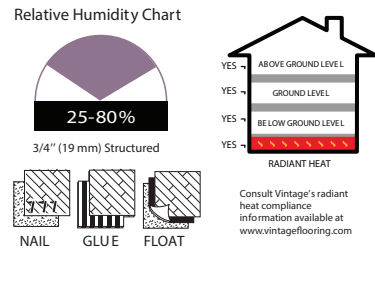

# SMOOTH SPECIFICATIONS

<b>Product Type:</b>	<p>3/4" (19 mm) Pioneered® Solid</p> <p>3/4" (19mm) Northern Solid Sawn® Structured</p> <p>3/4 (19mm) Solid Sawn® Structured</p>
<b>Product Species:</b>	Maple, Red Oak, Hickory, White Oak, Black Walnut
<b>Product Grades &amp; Width:</b>	<p>Maple - Pioneered® Select-V 2 1/4" , 3 1/4", 4 1/4"</p> <p>Northern Solid Sawn® Select-V 3 1/4", 4 3/8"</p> <p>Northern Solid Sawn® Character 5" and 6 1/2"</p> <p>Red Oak - Pioneered® Estate 3 1/4" and Select-V 2 1/4" , 3 1/4", 4 1/4"</p> <p>Northern Solid Sawn® Estate and Select-V 3 1/4", 4 3/8"</p> <p>Northern Solid Sawn® Character 5", 6 1/2", 7 3/4"</p> <p>Northern Solid Sawn® Herringbone 3 1/4" x 14.68" &amp; 5" X 30"</p> <p>Hickory - Pioneered® Select-V 2 1/4" , 3 1/4", 4 1/4"</p> <p>Northern Solid Sawn® Character 5" , 6 1/2"</p> <p>White Oak - Northern Solid Sawn® Select-V 3 1/4", 4 3/8"</p> <p>Northern Solid Sawn® Character 5", 6 1/2", 7 3/4"</p> <p>Solid Sawn® Character 7", 8"*</p> <p>Northern Solid Sawn® Herringbone 3 1/4" x 14.68", 5" x 30"</p> <p>Walnut: Northern Solid Sawn® Character 5", 6 1/2"</p>
<b>Product Lengths:</b>	Depends on products, species and grades, refer to species and grade sell sheet.
<b>Gloss:</b>	Depends on products, species and grade *
<b>Installation Method:</b>	Refer to product specifications sell sheets
<b>Radiant Heat:</b>	Maple, Red Oak, White Oak and Black Walnut - Northern Solid Sawn®, Solid Sawn®, see radiant heat warranty.
<b>Structural Warranty:</b>	Lifetime
<b>Lifetime Stability Warranty:</b>	<p>Pioneered® Relative Humidity must be maintained between 35 – 55%</p> <p>Northern Solid Sawn® Relative humidity must be maintained between 25-80% for nailed and glued down installation. For floated installation RH must be maintained between 30- 60%</p> <p>Solid Sawn® Relative humidity must be maintained between 25% – 80% for nailed and glued down installation. For floated installation RH must be maintained between 30- 60%</p>
<b>Residential Warranty:</b>	<p>35-Year Wear Warranty for Pearl and UVF</p> <p>10–Year for UV Urethane Oil</p>
<b>Commercial Warranty:</b>	<p>3-Year Limited Warranty for Pearl</p> <p>1–Year Limited Warranty for UV Urethane Oil</p>