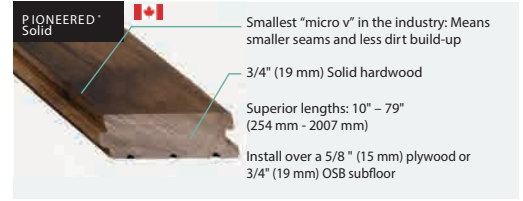

# SMOOTH SPECIFICATIONS

<b>Product Type:</b>	<p>3/4" (19 mm) Pioneered® Solid</p> <p>3/4" (19mm) Northern Solid Sawn® Structured</p> <p>3/4 (19mm) Solid Sawn® Structured</p>
<b>Product Species:</b>	Maple, Red Oak, Hickory, White Oak, Black Walnut
<b>Product Grades &amp; Width:</b>	<p>Maple - Pioneered® Select-V 2 1/4" , 3 1/4", 4 1/4"</p> <p>Northern Solid Sawn® Select-V 3 1/4", 4 3/8"</p> <p>Northern Solid Sawn® Character 5" and 6 1/2"</p> <p>Red Oak - Pioneered® Estate 3 1/4" and Select-V 2 1/4" , 3 1/4", 4 1/4"</p> <p>Northern Solid Sawn® Estate and Select-V 3 1/4", 4 3/8"</p> <p>Northern Solid Sawn® Character 5", 6 1/2", 7 3/4"</p> <p>Northern Solid Sawn® Herringbone 3 1/4" x 14.68" &amp; 5" X 30"</p> <p>Hickory - Pioneered® Select-V 2 1/4" , 3 1/4", 4 1/4"</p> <p>Northern Solid Sawn® Character 5" , 6 1/2"</p> <p>White Oak - Northern Solid Sawn® Select-V 3 1/4", 4 3/8"</p> <p>Northern Solid Sawn® Character 5", 6 1/2", 7 3/4"</p> <p>Solid Sawn® Character 7", 8"*</p> <p>Northern Solid Sawn® Herringbone 3 1/4" x 14.68", 5" x 30"</p> <p>Walnut: Northern Solid Sawn® Character 5", 6 1/2"</p>
<b>Product Lengths:</b>	Depends on products, species and grades, refer to species and grade sell sheet.
<b>Gloss:</b>	Depends on products, species and grade *
<b>Installation Method:</b>	Refer to product specifications sell sheets
<b>Radiant Heat:</b>	Maple, Red Oak, White Oak and Black Walnut - Northern Solid Sawn®, Solid Sawn®, see radiant heat warranty.
<b>Structural Warranty:</b>	Lifetime
<b>Lifetime Stability Warranty:</b>	<p>Pioneered® Relative Humidity must be maintained between 35 – 55%</p> <p>Northern Solid Sawn® Relative humidity must be maintained between 25-80% for nailed and glued down installation. For floated installation RH must be maintained between 30- 60%</p> <p>Solid Sawn® Relative humidity must be maintained between 25% – 80% for nailed and glued down installation. For floated installation RH must be maintained between 30- 60%</p>
<b>Residential Warranty:</b>	<p>35-Year Wear Warranty for Pearl and UVF</p> <p>10–Year for UV Urethane Oil</p>
<b>Commercial Warranty:</b>	<p>3-Year Limited Warranty for Pearl</p> <p>1–Year Limited Warranty for UV Urethane Oil</p>