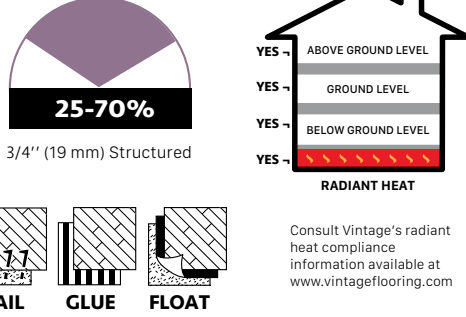

Relative Humidity Chart

Consult Vintage's radiant heat compliance information available at www.vintageflooring.com