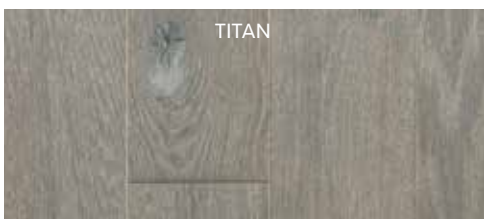

French bleed has brighter bevels and on some colors has a distinct contrast which adds color variation and a unique visual look.

Red Oak Zambezi

SMOOTH

MAPLE

ARIES

WIRE BRUSHED

RED OAK

VENUS*

MOJAVE*

ZAMBEZI*

TITAN

WHITE OAK

ATLANTIS*

ORION*

SPARTACUS

* Herringbone: These species and colors are available in Herringbone. Refer to the Herringbone specification sheet for more information.

FRENCH BLEED SPECIFICATIONS

Product Type:	3/4" (19mm) Pioneered® Solid 3/4" (19mm) Northern Solid Sawn® 3/4" (19mm) Solid Sawn® 3/4" (19mm) Northern Solid Sawn® Herringbone *Refer to availability chart for details
Product Species & colors:	Maple: Aries Red Oak: Titan, Mojave, Venus, Zambezi White Oak: Atlantis, Orion, Spartacus
Product Grade & Width:	Maple - Pioneered® Estate & Select-V 2 1/4" , 3 1/4" , 4 1/4" Northern Solid Sawn® Estate & Select-V 3 1/4" , 4 3/8" Character 5" Red Oak - Northern Solid Sawn® Select-V 3 1/4" Character 5" White Oak - Northern Solid Sawn® Select-V 3 1/4" Character 5" Solid Sawn® Character 5"
Product Lengths:	Pioneered® Solid Select-V: 12"-79" average 32" Pioneered® Solid Heritage: 10"-79" average 30" Northern Solid Sawn® Structured: Select-V 15" - 70" average 37" Northern Solid Sawn® Structured: Character 20"-83" average 42" Solid Sawn® Structured: Rift&Qtr. Select-V 14"-78" average 38" Solid Sawn® Structured: Character 18" - 84" average 44"
Product Gloss:	UV Urethane Oil
Product Construction:	Tongue & Groove, microbevel on 4 sides with French Bleed
Installation Method:	Pioneered® Solid - Nail Northern Solid Sawn® & Solid Sawn® - Nail, Glue or Float Herringbone Northern Solid Sawn® - Glue
Structural Warranty:	Lifetime
Lifetime Stability Warranty:	Relative humidity must be maintained between 40% - 50% for Pioneered® Solid 25% - 70% for Northern Solid Sawn® and Solid Sawn®
Residential Warranty:	10-Year Wear Warranty
Commercial Warranty:	1-Year Wear Warranty
Care & Maintenance:	See Vintage UV Oil Care & Maintenance instructions