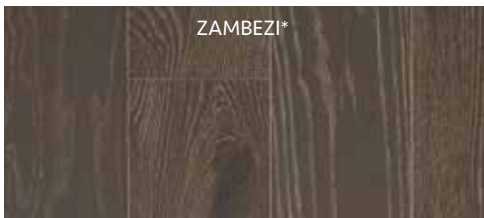

French bleed has brighter bevels and on some colors has a distinct contrast which adds color variation and a unique visual look.

Red Oak Zambezi

SMOOTH

MAPLE

ARIES

WIRE BRUSHED

RED OAK

VENUS*

MOJAVE*

ZAMBEZI*

TITAN

WHITE OAK

ATLANTIS*

ORION*

SPARTACUS

* Herringbone: These species and colors are available in Herringbone. Refer to the Herringbone specification sheet for more information.

FRENCH BLEED SPECIFICATIONS

Product Type:	3/4" (19mm) Pioneered® Solid 3/4" (19mm) Northern Solid Sawn® 3/4" (19mm) Solid Sawn® 3/4" (19mm) Northern Solid Sawn® Herringbone *Refer to availability chart for details
Product Species & colors:	Maple: Aries Red Oak: Titan, Mojave, Venus, Zambezi White Oak: Atlantis, Orion, Spartacus
Product Grade & Width:	Maple - Pioneered® Estate & Select-V 2 1/4" , 3 1/4" , 4 1/4" Northern Solid Sawn® Estate & Select-V 3 1/4" , 4 3/8" Character 5" Red Oak - Northern Solid Sawn® Select-V 3 1/4" Character 5" White Oak - Northern Solid Sawn® Select-V 3 1/4" Character 5" Solid Sawn® Character 5"
Product Lengths:	Pioneered® Solid Select-V: 12"-79" average 32" Pioneered® Solid Heritage: 10"-79" average 30" Northern Solid Sawn® Structured: Select-V 15" - 70" average 37" Northern Solid Sawn® Structured: Character 20"-83" average 42" Solid Sawn® Structured: Rift&Qtr. Select-V 14"-78" average 38" Solid Sawn® Structured: Character 18" - 84" average 44"
Product Gloss:	UV Urethane Oil
Product Construction:	Tongue & Groove, microbevel on 4 sides with French Bleed
Installation Method:	Pioneered® Solid - Nail Northern Solid Sawn® & Solid Sawn® - Nail, Glue or Float Herringbone Northern Solid Sawn® - Glue
Structural Warranty:	Lifetime
Lifetime Stability Warranty:	Relative humidity must be maintained between 40% - 50% for Pioneered® Solid 25% - 70% for Northern Solid Sawn® and Solid Sawn®
Residential Warranty:	10-Year Wear Warranty
Commercial Warranty:	1-Year Wear Warranty
Care & Maintenance:	See Vintage UV Oil Care & Maintenance instructions