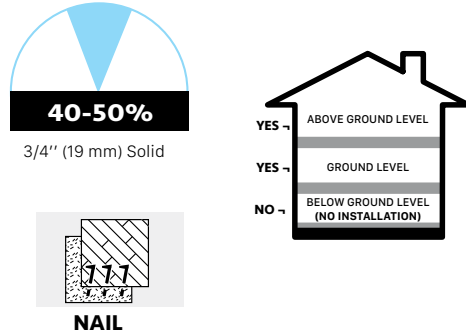

Relative Humidity Chart