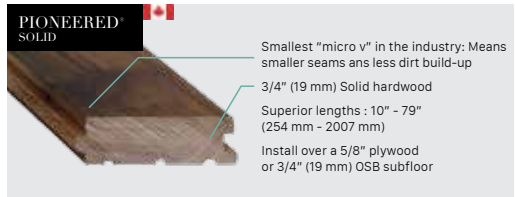

MOJAVE*

ZAMBEZI*

TITAN

WHITE OAK

ATLANTIS*

ORION*

SPARTACUS

* Herringbone: These species and colors are available in Herringbone. Refer to the Herringbone specification sheet for more information.

FRENCH BLEED SPECIFICATIONS

Product Type:	3/4" (19mm) Pioneered® Solid 3/4" (19mm) Northern Solid Sawn® 3/4" (19mm) Solid Sawn® 3/4" (19mm) Northern Solid Sawn® Herringbone *Refer to availability chart for details
Product Species & colors:	Maple: Aries Red Oak: Titan, Mojave, Venus, Zambezi White Oak: Atlantis, Orion, Spartacus
Product Grade & Width:	Maple - Pioneered® Estate & Select-V 2 1/4" , 3 1/4" , 4 1/4" Northern Solid Sawn® Estate & Select-V 3 1/4" , 4 3/8" Character 5" Red Oak - Northern Solid Sawn® Select-V 3 1/4" Character 5" White Oak - Northern Solid Sawn® Select-V 3 1/4" Character 5" Solid Sawn® Character 5"
Product Lengths:	Pioneered® Solid Select-V: 12"-79" average 32" Pioneered® Solid Heritage: 10"-79" average 30" Northern Solid Sawn® Structured: Select-V 15" - 70" average 37" Northern Solid Sawn® Structured: Character 20"-83" average 42" Solid Sawn® Structured: Rift&Qtr. Select-V 14"-78" average 38" Solid Sawn® Structured: Character 18" - 84" average 44"
Product Gloss:	UV Urethane Oil
Product Construction:	Tongue & Groove, microbevel on 4 sides with French Bleed
Installation Method:	Pioneered® Solid - Nail Northern Solid Sawn® & Solid Sawn® - Nail, Glue or Float Herringbone Northern Solid Sawn® - Glue
Structural Warranty:	Lifetime
Lifetime Stability Warranty:	Relative humidity must be maintained between 40% - 50% for Pioneered® Solid 25% - 70% for Northern Solid Sawn® and Solid Sawn®
Residential Warranty:	10-Year Wear Warranty
Commercial Warranty:	1-Year Wear Warranty
Care & Maintenance:	See Vintage UV Oil Care & Maintenance instructions