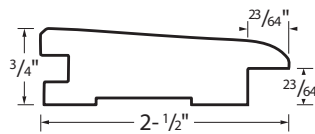

STAIR NOSING

Pioneered®, Solid Sawn® and Northern Solid Sawn® Smooth Collection	3/4 x 4 x 1" (19 x 100 x 25 mm)
--	------------------------------------

ROUND REDUCER

Pioneered®, Solid Sawn® and Northern Solid Sawn® Smooth Collection	3/4 x 2 1/4" (19 x 57 mm)
--	------------------------------

TRANSITION

Pioneered®, Solid Sawn® and Northern Solid Sawn® Smooth Collection	3/4 x 2 1/2" (19 x 64 mm)
--	------------------------------

T MOLDING

For all Smooth Collections	3/4 x 1 3/4" (19 x 44 mm)
-------------------------------	------------------------------