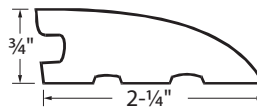

STAIR NOSING

Pioneered®, Solid Sawn® and Northern Solid Sawn® Smooth Collection	3/4 x 4 x 1" (19 x 100 x 25 mm)
--	------------------------------------

ROUND REDUCER

Pioneered®, Solid Sawn® and Northern Solid Sawn® Smooth Collection	3/4 x 2 1/4" (19 x 57 mm)
--	------------------------------

TRANSITION

Pioneered®, Solid Sawn® and Northern Solid Sawn® Smooth Collection	3/4 x 2 1/2" (19 x 64 mm)
--	------------------------------

T MOLDING

For all Smooth Collections	3/4 x 1 3/4" (19 x 44 mm)
-------------------------------	------------------------------