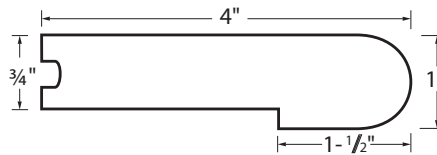

STAIR NOSING

Pioneered®, Solid Sawn® and Northern Solid Sawn® Smooth Collection	3/4 x 4 x 1" (19 x 100 x 25 mm)
--	------------------------------------

ROUND REDUCER

Pioneered®, Solid Sawn® and Northern Solid Sawn® Smooth Collection	3/4 x 2 1/4" (19 x 57 mm)
--	------------------------------

TRANSITION

Pioneered®, Solid Sawn® and Northern Solid Sawn® Smooth Collection	3/4 x 2 1/2" (19 x 64 mm)
--	------------------------------

T MOLDING

For all Smooth Collections	3/4 x 1 3/4" (19 x 44 mm)
-------------------------------	------------------------------