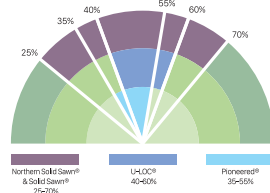

RELATIVE HUMIDITY STABILITY CHART

		Etched						
		Pioneer* Solid Estate		Northern Solid Sawn* Structured Estate			Select-V	
		3 1/4"	4 1/4"	3 1/4"	4 3/8"	5"	4 3/8"	5"
		UV Urethane Oil						
MAPLE	Natural						64881	64884
	Maldives	64222	64233	64584	64589	64902		
	Borneo	64219	64230	64581	64586	64905		
	Berkley	69659	69660	69661	69662	69663		
	Slate	69664	69665	69666	69668	69669		
	Tahiti	64224	64235	64572	64573	64903		

Collections by Texture

- Smooth Collection
- Wire Brushed Collection
- Hand Scraped Collection
- Etched Collection
- Sculpted Collection

Gloss Levels

- Semi gloss
- Pearl (low gloss)
- UV Urethane Oil (ultra matte)
- UVF Oil