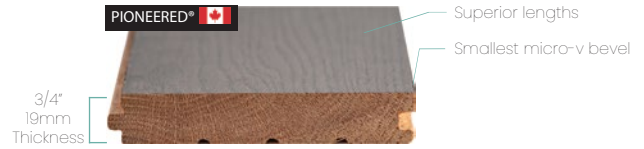

PIONEERED® SOLID SPECIFICATIONS

Product Type:

3/4" (19mm) solid
Tongue and groove with micro-v bevel on 4 sides

Product Species:

Hickory, Maple, Oak, Red Oak

Product Textures & Gloss:

Smooth: Hickory, Maple, Red Oak Pearl
Wire Brushed: Red Oak UVF
Sculpated: UVF
Blade: UVF

Product Lengths:

Select-V: 12" - 79" Average 32" (305 mm - 2007 mm Ave 813 mm)
Character: 12" - 79" Average 32" (305 mm - 2007 mm Ave 813 mm)

Product Grade & Width:

Hickory: Character 2 1/4", 3 1/4", 4 1/4"
Maple: Select-V 2 1/4", 3 1/4", 4 1/4"
Oak: Character 4 1/4"
Red Oak: Select-V 2 1/4", 3 1/4", 4 1/4"
Character 4 1/4"

Sanding:

Can be professionally sanded 3-4 times

Radiant Heat:

Not approved over Radiant heat

Installation Method:

Plank: Nail down on plywood at or above ground level

Subfloor:

Plywood