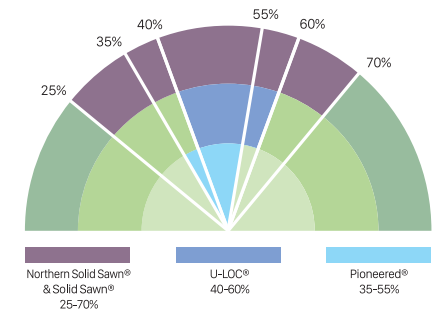

RELATIVE HUMIDITY STABILITY CHART

Etched							
Pioneered® Solid		Northern Solid Sawn® Structured					
Estate		Estate			Select-V		
3 1/4"	4 1/4"	3 1/4"	4 3/8"	5"	4 3/8"	5"	
UV Urethane Oil							
WALNUT	Natural						64881
	Maldives	64222	64233	64584	64589	64902	64884
	Borneo	64219	64230	64581	64586	64905	
	Berkley	69659	69660	69661	69662	69663	
	Slate	69664	69665	69666	69668	69669	
	Tahiti	64224	64235	64572	64573	64903	

1. Collections by Texture
2. Smooth Collection
   - Wire Brushed Collection
   - Hand Scraped Collection
   - Etched Collection
   - Sculpted Collection
3. Gloss Levels
4. Semi gloss
   - Pearl (low gloss)
   - UV Urethane Oil (ultra matte)
   - UVF