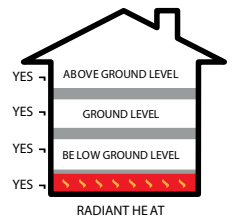

Relative Humidity Chart