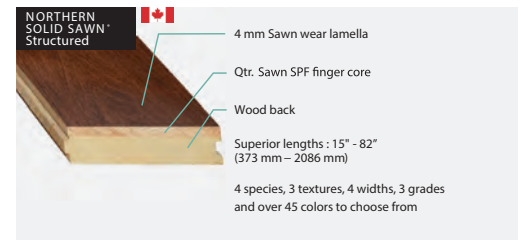

SCULPTED SPECIFICATIONS

Product Type:	3/4" (19 mm) Pioneered® Solid 3/4" (19mm) Northern Solid Sawn® Structured
Product Texture:	Sculpted
Product Species & Colors:	Maple: Sahara, Berkley, Pegasus, Nebula, Rembrandt, Nova Red Oak: Harbor, Highland, Hillside, Pewter, Ridgeline, Sand Dune, Dover White Oak: Athena, Apollo, Bauhaus, Buckingham, Baroque, Nautilus, Gotham Walnut: Natural, Medieval
Product Grades & Width:	Maple: Northern Solid Sawn® Character 4 3/8", 6 1/2" Red Oak: Pioneered® Character 4 1/4" Northern Solid Sawn® Character 4 3/8", 6 1/2" White Oak: Northern Solid Sawn® Character 4 3/8", 6 1/2" Walnut: Northern Solid Sawn® Character 4 3/8", 6 1/2"
Product Lengths:	Northern Solid Sawn®: 20" - 82" Average 42" (511 mm- 2086 mm Average 1067 mm) Pioneered® Solid: 12" - 79" (305 mm - 2007 mm)
Product Gloss:	UVF Urethane Oil
Product Construction :	Bevelled Edge on 4 sides
Installation Method:	Pioneered®: Nail Northern Solid Sawn®: Nail, Glue or Float
Radiant Heat:	Pioneered®: Not Approved on Radiant Heat. Northern Solid Sawn®: Approved on Radiant Heat.
Structural Warranty:	Lifetime
Lifetime Stability Warranty:	Pioneered® Relative Humidity must be maintained between 35-55% Northern Solid Sawn® Relative humidity must be maintained between 25-70%
Residential Warranty:	25-Year Wear Warranty for UVF Urethane Oil
Commercial Warranty:	3- Year Limited Warranty for UVF Urethane Oil

Relative Humidity Chart

Relative Humidity Chart

Consult Vintage's radiant heat compliance information available at www.vintageflooring.com

* Refer to availability chart for details.