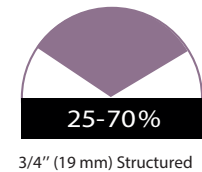

Relative Humidity Chart