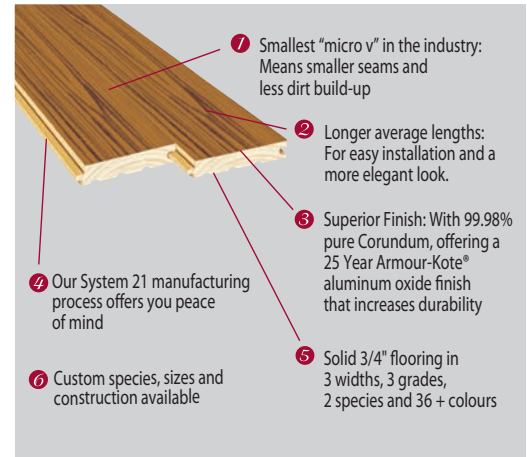

Vintage is proud to support our environment by offering FSC® Red Oak and Maple in our Pioneered® Solid Collections. FSC®certified wood may apply to MR7 Leed credits (FSC® C001658).

SMOOTH		WIRE BRUSHED		ETCHED			
MAPLE		RED OAK		RED OAK		MAPLE	
NATURAL	ARIES	NATURAL	GALLIANO	NATURAL	ICELAND		
OXFORD	NEBULA	CHABLIS	CAMBRIDGE	KAHLUA	MALDIVES		
VIENNA	PEGASUS	BRANDY	KAHLUA	CHARIOT	SAMOA		
WINDSOR	REMBRANDT	BOURBON	CHARIOT	BERKSHIRE	BORNEO		
MOROCCO	SLATE	MOCHA	COCOA	COCOA	GALAPAGOS		
GODIVA		BERKSHIRE	PEWTER	TITAN	TAHITI		
TABOO PEARL		GRYPHON		GRYPHON			
				PEWTER			

# PIONEERED® SPECIFICATIONS

<b>Product Type:</b>	3/4" (19 mm) Pioneer®
<b>Product Grade:</b>	Estate – Best grade available Select-V – Color variation and naturally occurring characteristics Heritage – Color variation with unlimited knots
<b>Product Width:</b>	2 1/4", 3 1/4", 4 1/4" x Random Length
<b>Product Gloss:</b>	Semi-gloss or Pearl for Smooth UV Urethane Oil for Etched & Wire Brushed
<b>Installation:</b>	Nail
<b>Structural Warranty:</b>	Lifetime
<b>Lifetime Stability Warranty:</b>	Relative Humidity must be maintained between 40 – 50%
<b>Residential Warranty:</b>	25-year Wear Warranty – Pearl and Semi-gloss 10-year – UV Urethane Oil
<b>Commercial Warranty:</b>	3-Year Limited Warranty – Pearl and Semi-gloss 1-Year Limited Warranty – UV Urethane Oil