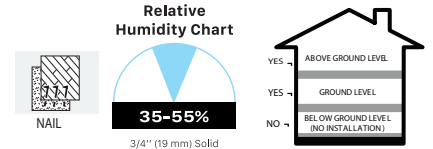

*Herringbone: These species and colors are available in Herringbone. Refer to the Herringbone specification sheet for more information.

SMOOTH SPECIFICATIONS

| | |
|-------------------------------------|--|
| Product Type: | 3/4" (19 mm) Pioneered® Solid 3/4" (19mm) Northern Solid Sawn® Structured 3/4 (19mm) Solid Sawn® Structured |
| Product Species: | Maple, Red Oak, Hickory, White Oak, Black Walnut |
| Product Grades & Width: | Maple - Pioneered® Select-V 2 1/4", 3 1/4", 4 1/4" Northern Solid Sawn® Select-V 3 1/4", 4 3/8" Northern Solid Sawn® Character 5" and 6 1/2" Red Oak - Pioneered® Estate 3 1/4", 4 1/4" and Select-V 2 1/4", 3 1/4", 4 1/4" Northern Solid Sawn® Estate 3 1/4", 4 3/8" Northern Solid Sawn® Herringbone 3 1/4" x 14.68" Hickory - Pioneered® Select-V 2 1/4", 3 1/4", 4 1/4" Solid Sawn® Select-V 3 1/4", 4" Solid Sawn® Character 5", 7" White Oak - Northern Solid Sawn® Select-V 3 1/4", 4 3/8" Northern Solid Sawn® Character 5", 6 1/2" Solid Sawn® Character 5", 7", 8"* Northern Solid Sawn® Herringbone 3 1/4" x 14.68", 5" x 30" Walnut: Northern Solid Sawn® Character 5", 6 1/2" |
| Product Lengths: | Depends on products, species and grades, refer to species and grade sell sheet. |
| Gloss: | Depends on products, species and grade * |
| Installation Method: | Refer to product specifications sell sheets |
| Radiant Heat: | Maple, Red Oak, White Oak and Black Walnut - Northern Solid Sawn®, Solid Sawn®, see radiant heat warranty. |
| Structural Warranty: | Lifetime |
| Lifetime Stability Warranty: | Pioneered® Relative Humidity must be maintained between 35 – 55% Northern Solid Sawn® Relative humidity must be maintained between 25-70% Solid Sawn® Relative humidity must be maintained between 25% – 70% |
| Residential Warranty: | 25-Year Wear Warranty for Pearl 10-Year for UV Urethane Oil |
| Commercial Warranty: | 3-Year Limited Warranty for Pearl 1-Year Limited Warranty for UV Urethane Oil |