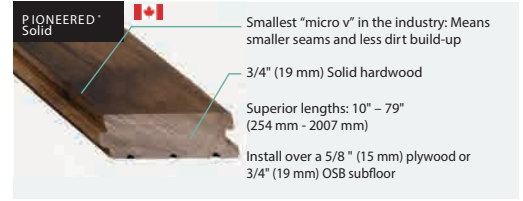

*Herringbone: These species and colors are available in Herringbone. Refer to the Herringbone specification sheet for more information.

SMOOTH SPECIFICATIONS

| | |
|-------------------------------------|--|
| Product Type: | 3/4" (19 mm) Pioneered® Solid 3/4" (19mm) Northern Solid Sawn® Structured 3/4 (19mm) Solid Sawn® Structured |
| Product Species: | Maple, Red Oak, Hickory, White Oak, Black Walnut |
| Product Grades & Width: | Maple - Pioneered® Select-V 2 1/4", 3 1/4", 4 1/4" Northern Solid Sawn® Select-V 3 1/4", 4 3/8" Northern Solid Sawn® Character 5" and 6 1/2" Red Oak - Pioneered® Estate 3 1/4", 4 1/4" and Select-V 2 1/4", 3 1/4", 4 1/4" Northern Solid Sawn® Estate 3 1/4", 4 3/8" Northern Solid Sawn® Herringbone 3 1/4" x 14.68" Hickory - Pioneered® Select-V 2 1/4", 3 1/4", 4 1/4" Solid Sawn® Select-V 3 1/4", 4" Solid Sawn® Character 5", 7" White Oak - Northern Solid Sawn® Select-V 3 1/4", 4 3/8" Northern Solid Sawn® Character 5", 6 1/2" Solid Sawn® Character 5", 7", 8"* Northern Solid Sawn® Herringbone 3 1/4" x 14.68", 5" x 30" Walnut: Northern Solid Sawn® Character 5", 6 1/2" |
| Product Lengths: | Depends on products, species and grades, refer to species and grade sell sheet. |
| Gloss: | Depends on products, species and grade * |
| Installation Method: | Refer to product specifications sell sheets |
| Radiant Heat: | Maple, Red Oak, White Oak and Black Walnut - Northern Solid Sawn®, Solid Sawn®, see radiant heat warranty. |
| Structural Warranty: | Lifetime |
| Lifetime Stability Warranty: | Pioneered® Relative Humidity must be maintained between 35 – 55% Northern Solid Sawn® Relative humidity must be maintained between 25-70% Solid Sawn® Relative humidity must be maintained between 25% – 70% |
| Residential Warranty: | 25-Year Wear Warranty for Pearl 10-Year for UV Urethane Oil |
| Commercial Warranty: | 3-Year Limited Warranty for Pearl 1-Year Limited Warranty for UV Urethane Oil |