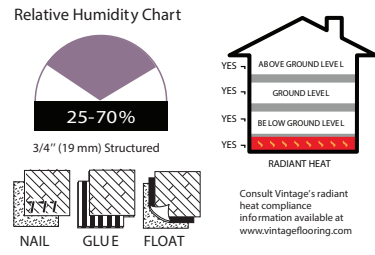

*Herringbone: These species and colors are available in Herringbone. Refer to the Herringbone specification sheet for more information.

SMOOTH SPECIFICATIONS

| | |
|-------------------------------------|--|
| Product Type: | 3/4" (19 mm) Pioneered® Solid 3/4" (19mm) Northern Solid Sawn® Structured 3/4 (19mm) Solid Sawn® Structured |
| Product Species: | Maple, Red Oak, Hickory, White Oak, Black Walnut |
| Product Grades & Width: | Maple - Pioneered® Select-V 2 1/4", 3 1/4", 4 1/4" Northern Solid Sawn® Select-V 3 1/4", 4 3/8" Northern Solid Sawn® Character 5" and 6 1/2" Red Oak - Pioneered® Estate 3 1/4", 4 1/4" and Select-V 2 1/4", 3 1/4", 4 1/4" Northern Solid Sawn® Estate 3 1/4", 4 3/8" Northern Solid Sawn® Herringbone 3 1/4" x 14.68" Hickory - Pioneered® Select-V 2 1/4", 3 1/4", 4 1/4" Solid Sawn® Select-V 3 1/4", 4" Solid Sawn® Character 5", 7" White Oak - Northern Solid Sawn® Select-V 3 1/4", 4 3/8" Northern Solid Sawn® Character 5", 6 1/2" Solid Sawn® Character 5", 7", 8"* Northern Solid Sawn® Herringbone 3 1/4" x 14.68", 5" x 30" Walnut: Northern Solid Sawn® Character 5", 6 1/2" |
| Product Lengths: | Depends on products, species and grades, refer to species and grade sell sheet. |
| Gloss: | Depends on products, species and grade * |
| Installation Method: | Refer to product specifications sell sheets |
| Radiant Heat: | Maple, Red Oak, White Oak and Black Walnut - Northern Solid Sawn®, Solid Sawn®, see radiant heat warranty. |
| Structural Warranty: | Lifetime |
| Lifetime Stability Warranty: | Pioneered® Relative Humidity must be maintained between 35 – 55% Northern Solid Sawn® Relative humidity must be maintained between 25-70% Solid Sawn® Relative humidity must be maintained between 25% – 70% |
| Residential Warranty: | 25-Year Wear Warranty for Pearl 10-Year for UV Urethane Oil |
| Commercial Warranty: | 3-Year Limited Warranty for Pearl 1-Year Limited Warranty for UV Urethane Oil |