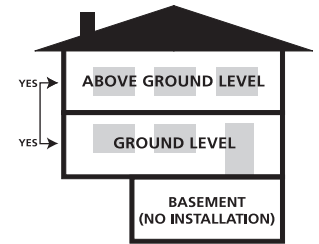

PIONEERED® SPECIFICATIONS

Product Type:

3/4" (19 mm) Pioneerred® Solid Hardwood

Product Species:

Ash, Maple, Hickory, Red Oak

Product Width:

Ash: 2 1/4", 3 1/4", 4 1/4"
Maple: 2 1/4", 3 1/4", 4 1/4"
Hickory: 2 1/4", 3 1/4", 4 1/4"
Red Oak: 2 1/4", 3 1/4", 4 1/4"

Product Lengths:

Estate: 12" – 79" Average 38"*
Select-V: 12" – 79" Average 32"*
Heritage: 10" – 79" Average 30"*

* Lengths and average length may vary by width.

Product Gloss:

Smooth: Semi gloss or Pearl available. Pearl will become the standard in 2017. UV Oil available by special order. UV urethane oil is standard on Etched & Wire Brushed.

Product Grade:

Estate – Best grade available
Select-V – Color variation and naturally occurring characteristics
Heritage – Color variation with unlimited knots

Product Construction:

Microbevel on 4 sides

Installation Method:

Install only on plywood that is on ground level or above,
Nail down

Structural Warranty:

Lifetime

Lifetime Stability Warranty:

Relative Humidity must be maintained between
40 – 50%

Residential Warranty:

25-year Wear Warranty – Pearl and Semi-gloss
10-year – UV Urethane Oil

Commercial Warranty:

3-Year Limited Warranty – Pearl and Semi-gloss
1-Year Limited Warranty – UV Urethane Oil

Nail

- Made from 100% solid hardwood, dried to 6-9% moisture content.
- Install over a 5/8" plywood, 5/8" T-G wood or 23/32" OSB subfloor