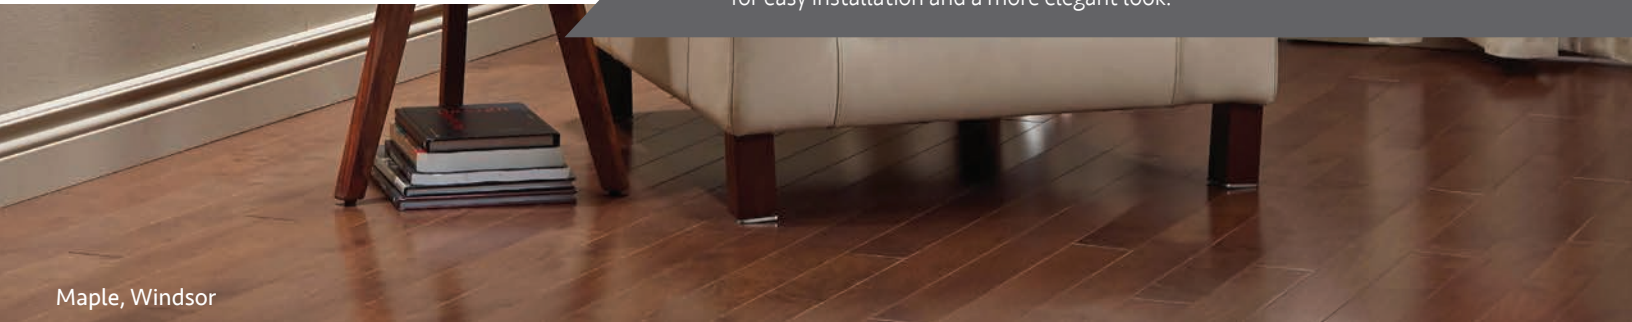

Our line of Pioneered® Solid Hardwood floors comes in a wide selection of colors, species and widths. Including 2 beautiful textures, Wire Brushed on Ash and Red Oak, and Vintage's proprietary Etched available on Maple. Our longer average lengths make for easy installation and a more elegant look.

Product Lengths:

Estate: 12" – 79" Average 38"*
 Select-V: 12" – 79" Average 32"*
 Heritage: 10" – 79" Average 30"*

* Lengths and average length may vary by width.

Product Gloss:

Smooth: Semi gloss or Pearl available. Pearl will become the standard in 2017. UV Oil available by special order. UV urethane oil is standard on Etched & Wire Brushed.