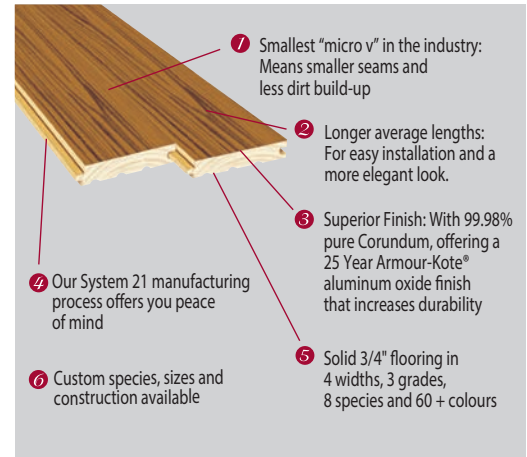

PIONEERED® SPECIFICATIONS

Product Type:

3/4" (19 mm) Pioneerred® Solid Hardwood

Product Species:

Ash, Maple, Hickory, Red Oak

Product Width:

Ash: 2 1/4", 3 1/4", 4 1/4"
Maple: 2 1/4", 3 1/4", 4 1/4"
Hickory: 2 1/4", 3 1/4", 4 1/4"
Red Oak: 2 1/4", 3 1/4", 4 1/4"

Product Lengths:

Estate: 12" – 79" Average 38"*
Select-V: 12" – 79" Average 32"*
Heritage: 10" – 79" Average 30"*

* Lengths and average length may vary by width.

Product Gloss:

Smooth: Semi gloss or Pearl available. Pearl will become the standard in 2017. UV Oil available by special order. UV urethane oil is standard on Etched & Wire Brushed.

Product Grade:

Estate – Best grade available
Select-V – Color variation and naturally occurring characteristics
Heritage – Color variation with unlimited knots

Product Construction:

Microbevel on 4 sides

Installation Method:

Install only on plywood that is on ground level or above,
Nail down

Structural Warranty:

Lifetime

Lifetime Stability Warranty:

Relative Humidity must be maintained between
40 – 50%

Residential Warranty:

25-year Wear Warranty – Pearl and Semi-gloss
10-year – UV Urethane Oil

Commercial Warranty:

3-Year Limited Warranty – Pearl and Semi-gloss
1-Year Limited Warranty – UV Urethane Oil

Nail

- Made from 100% solid hardwood, dried to 6-9% moisture content.
- Install over a 5/8" plywood, 5/8" T-G wood or 23/32" OSB subfloor