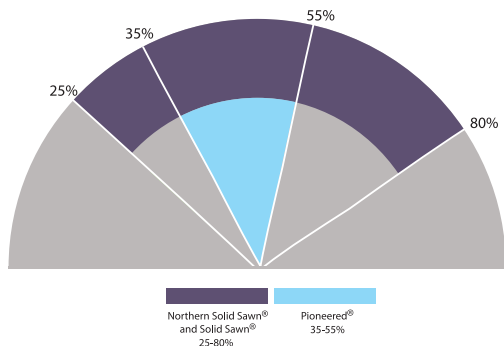

				Pioneered® Solid	Northern Solid Sawn® Structured	
				Character	Character	
Colors	Finishes	4 1/4"	5"	6 1/2"		
Oak	Blade	UVF	Barista	50520	50249	50252
			Hillside	50521	50250	50253
			Pewter	50522	48929	48934
			Ridgeline	50523	50251	50254
			Titanium	50524	48930	48935

Structures

Canada Pioneered®
3/4" (19 mm) Solid

Canada Northern Solid Sawn®
3/4" (19 mm) Structured

Solid Sawn®
3/4" (19 mm) Structured

RELATIVE HUMIDITY CHART

Northern Solid Sawn® and Solid Sawn® floated installation relative humidity warranty: 30 - 60%